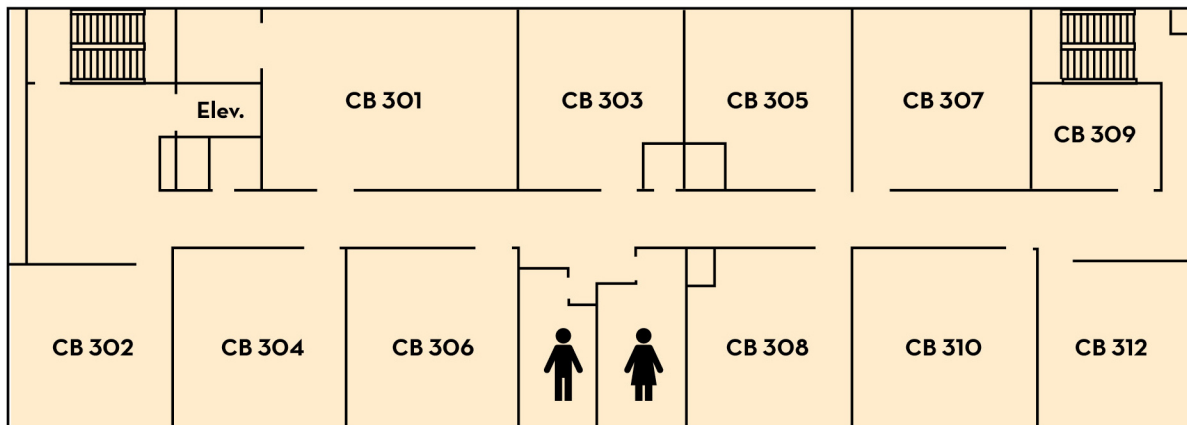

Campus Map

Fellowship Hall (FH)

Fellowship Hall/Offices

UpThere (2nd Floor FH)

Adult Building (AB)

Adult Bldg. Lower Level

Adult Bldg. - 1st Floor

Adult Bldg. - 2nd Floor

Children's Building (CB)

1st Floor - Preschool

2nd Floor - Children

3rd Floor - Adults

Youth Building (YB)

Youth Bldg. - 1st Floor

Youth Bldg. - 2nd Floor