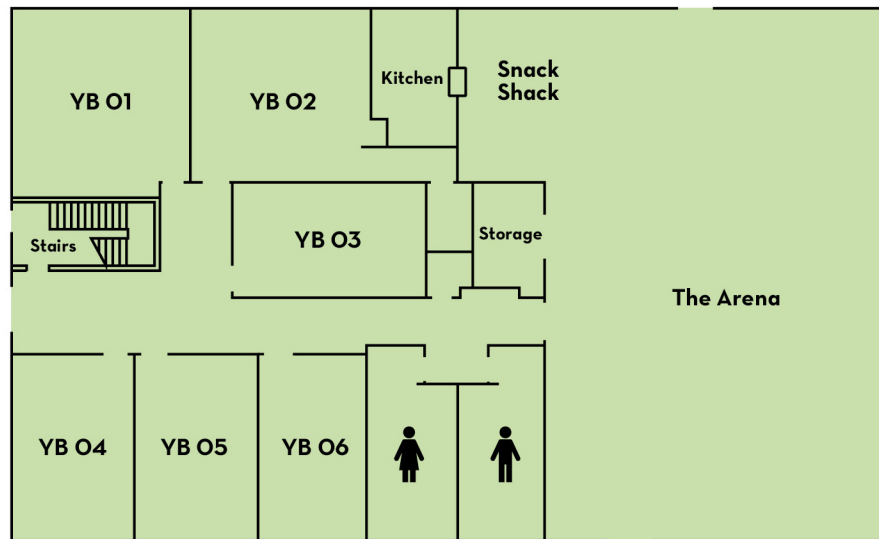

Campus Map

Fellowship Hall (FH)

Fellowship Hall/Offices

UpThere (2nd Floor FH)

Adult Building (AB)

Adult Bldg. Lower Level

Adult Bldg. - 1st Floor

Adult Bldg. - 2nd Floor

Children's Building (CB)

1st Floor - Preschool

2nd Floor - Children

3rd Floor - Adults

Youth Building (YB)

Youth Bldg. - 1st Floor

Youth Bldg. - 2nd Floor