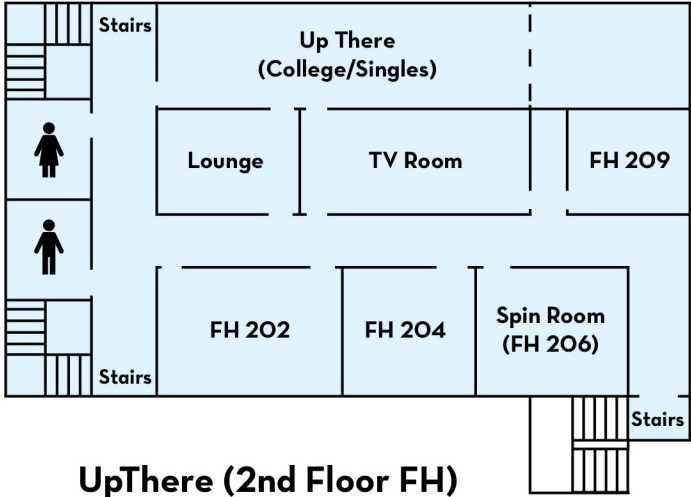

Campus Map

Fellowship Hall (FH)

Fellowship Hall/Offices

UpThere (2nd Floor FH)

Adult Building (AB)

Adult Bldg. Lower Level

Adult Bldg. - 1st Floor

Adult Bldg. - 2nd Floor

Children's Building (CB)

1st Floor - Preschool

2nd Floor - Children

3rd Floor - Adults

Youth Building (YB)

Youth Bldg. - 1st Floor

Youth Bldg. - 2nd Floor